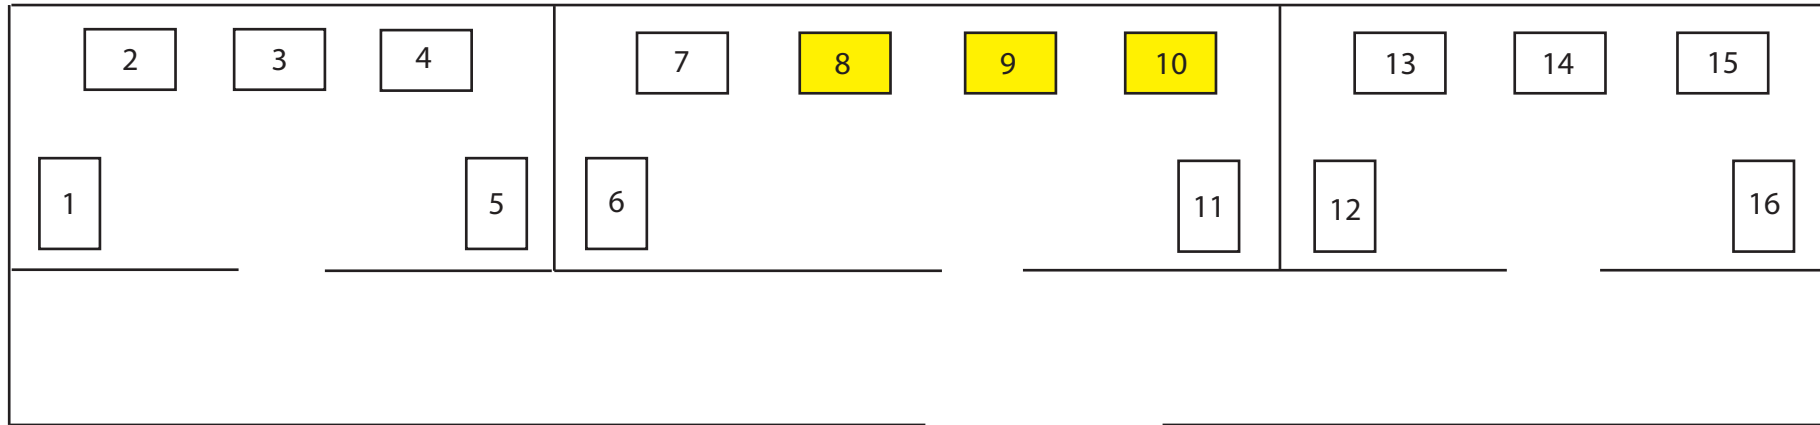

Three HAUCs' Roadshow - White Rose Suite - Wetherby Millennium Stand

STAND ALLOCATION

- 1
- 2
- 3
- 4
- 5
- 6
- 7
- 8 NJUG/JAG
- 9 Linesearch
- 10 Linewatch
- 11
- 12
- 13
- 14
- 15
- 16
- 17 Instarmac
- 18 H2-GO
- 19 Symology
- 20 Stirling Lloyd Polychem
- 21 Ballast Phoenix
- 22
- 23 Bendy Bollard Company
- 24 Cube Surveys
- 25 The National Street Gazetteer