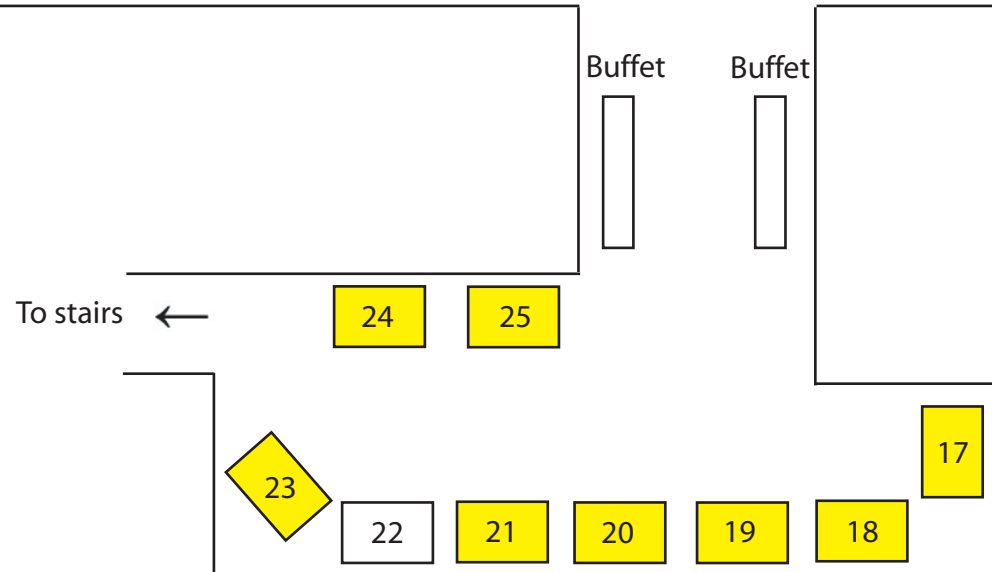

Three HAUCs' Roadshow - White Rose Suite - Wetherby Millennium Stand

STAND ALLOCATION

- 1
- 2
- 3
- 4
- 5
- 6
- 7
- 8 NJUG/JAG
- 9 Linesearch
- 10 Linewatch
- 11
- 12
- 13
- 14
- 15
- 16
- 17 Instarmac
- 18 H2-GO
- 19 Symology
- 20 Stirling Lloyd Polychem
- 21 Ballast Phoenix
- 22
- 23 Bendy Bollard Company
- 24 Cube Surveys
- 25 The National Street Gazetteer